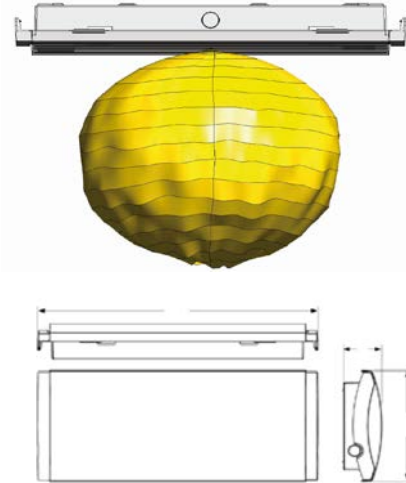

FORMULA IP65 LED Autotest 24 watt ledelys

	L	B	H
Dimensjoner:	354	152	62,5

Distance table for even escape routes

Mounting Height [m]

Mounting Height [m]					
2.00	3.33	8.37	8.15	7.90	3.20
2.50	3.71	9.26	8.98	8.68	3.44
3.00	3.84	9.96	9.64	9.32	3.58
3.50	4.03	10.49	10.17	9.83	3.75
4.00	4.00	10.93	10.59	10.22	3.73