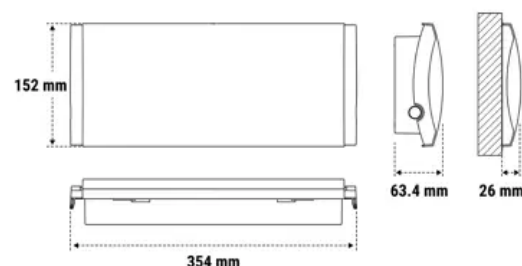

## Technical specifications

Supply voltage type	DC
Absorbed SE (max)	3.8 W
Control system	CTS-LG24
Ambient temperature (min)	-20 °C
Ambient temperature (max)	40 °C
Insulation class	III/II
CCT light tone	4000 K
LED number	32
Photobiological risk	RG0
CRI color rendering	>80
Operation mode	NM/M
Equivalent power	24WGL
Flux SA	400 lm
Flux SE	400 lm
Glow wire strength	850 °C - 30s.
Mounting	Wall, Wire pendulum, Bracket, Short pendulum, Tubular pendulum, angular, Ceiling, Recessed, False Ceiling Recessed, Suspension, Surface/Suspended
Nominal voltage (DC)	24 Vdc
Visibility distance	25 m
Voltage supply range (DC)	24 V +/- 20 %

## Mechanical specifications

Height	63 mm
Length	152 mm
Width	354 mm
Weight	0.6 Kg
Body material	Polycarbonate
Colour housing	White RAL 9003
Cover material	Transparent polycarbonate
Diffuser finiture	Clear
Reflector material	Polycarbonate
Protection grade IP	IP65
Protection grade IK	IK07