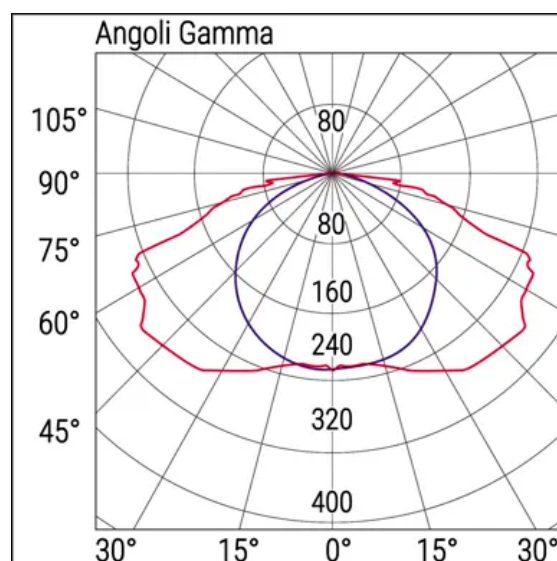

## Technical specifications

Supply voltage type	DC
Absorbed SE (max)	3.8 W
Control system	CTS-LG24
Ambient temperature (min)	-20 °C
Ambient temperature (max)	40 °C
Insulation class	III/II
CCT light tone	4000 K
LED number	32
Photobiological risk	RG0
CRI color rendering	>80
Operation mode	NM/M
Equivalent power	24WGL
Flux SA	400 lm
Flux SE	400 lm
Glow wire strength	850 °C - 30s.
Mounting	Wall, Wire pendulum, Bracket, Short pendulum, Tubular pendulum, angular, Ceiling, Recessed, False Ceiling Recessed, Suspension, Surface/Suspended
Nominal voltage (DC)	24 Vdc
Visibility distance	25 m
Voltage supply range (DC)	24 V +/- 20 %

## Mechanical specifications

Height	63 mm
Length	152 mm
Width	354 mm
Weight	0.6 Kg
Body material	Polycarbonate
Colour housing	White RAL 9003
Cover material	Transparent polycarbonate
Diffuser finiture	Clear
Reflector material	Polycarbonate
Protection grade IP	IP65
Protection grade IK	IK07